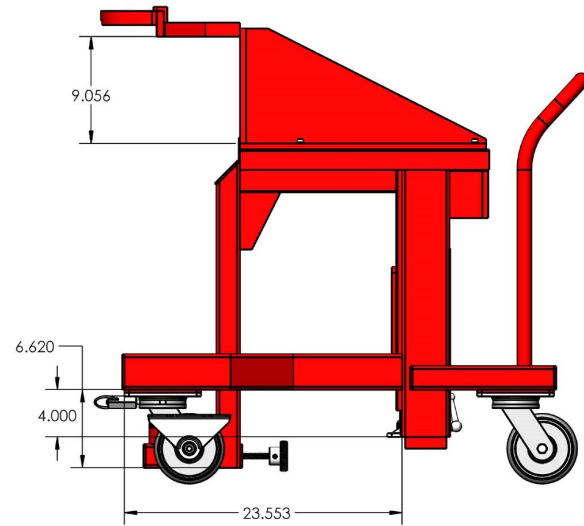

G.S.E. EQUIPMENT

FALCON MAIN GEAR REMOVAL TOOL

425 P/N : 3598

TOP

RIGHT

425 Fab Division / 425 Manufacturing Inc.
5004 27th Ave.
Rockford, IL 61109
Phone : 815-904-6363
E-mail: sales@425mfg.com