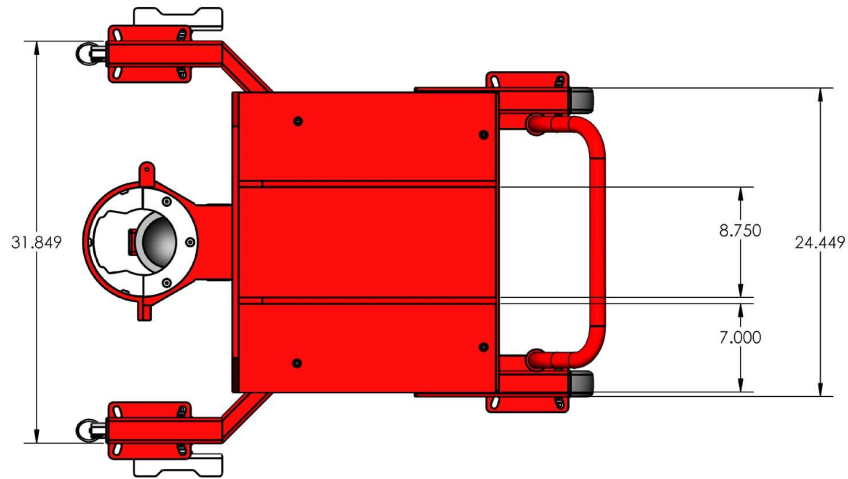

G.S.E. EQUIPMENT

FALCON MAIN GEAR REMOVAL TOOL

425 P/N : 3598

TOP

RIGHT

425 Fab Division / 425 Manufacturing Inc.
5004 27th Ave.
Rockford, IL 61109
Phone : 815-904-6363
E-mail: sales@425mfg.com