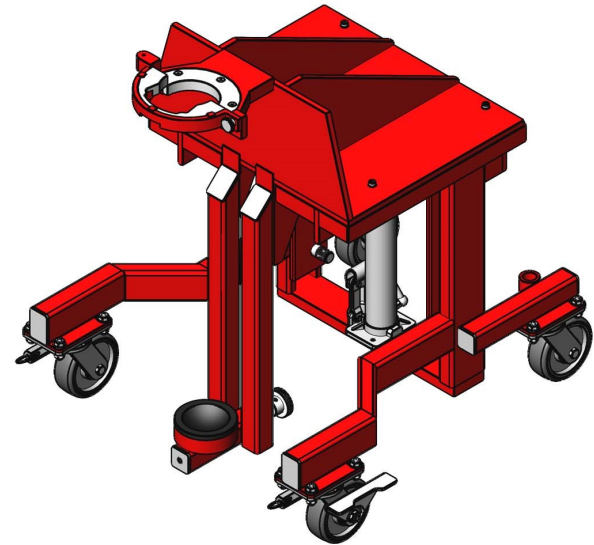

G.S.E. EQUIPMENT

FALCON MAIN GEAR REMOVAL TOOL

425 P/N : 3598

TOP

RIGHT

425 Fab Division / 425 Manufacturing Inc.
5004 27th Ave.
Rockford, IL 61109
Phone : 815-904-6363
E-mail: sales@425mfg.com