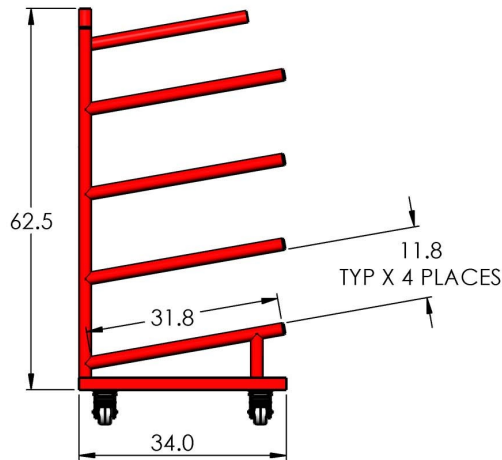

G.S.E. EQUIPMENT

FLIGHT CONTROL RACK

425 P/N : 3514

425 Fab Division / 425 Manufacturing Inc.
5004 27th Ave.
Rockford, IL 61109
Phone : 815-904-6363
E-mail: sales@425mfg.com