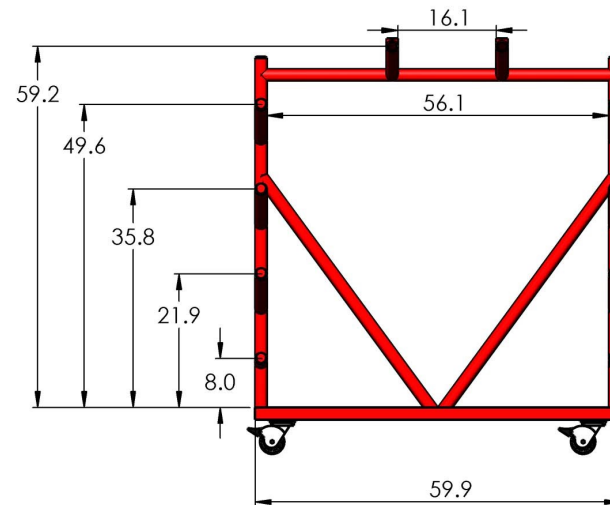

G.S.E. EQUIPMENT

FLIGHT CONTROL RACK

425 P/N : 3514

425 Fab Division / 425 Manufacturing Inc.
5004 27th Ave.
Rockford, IL 61109
Phone : 815-904-6363
E-mail: sales@425mfg.com