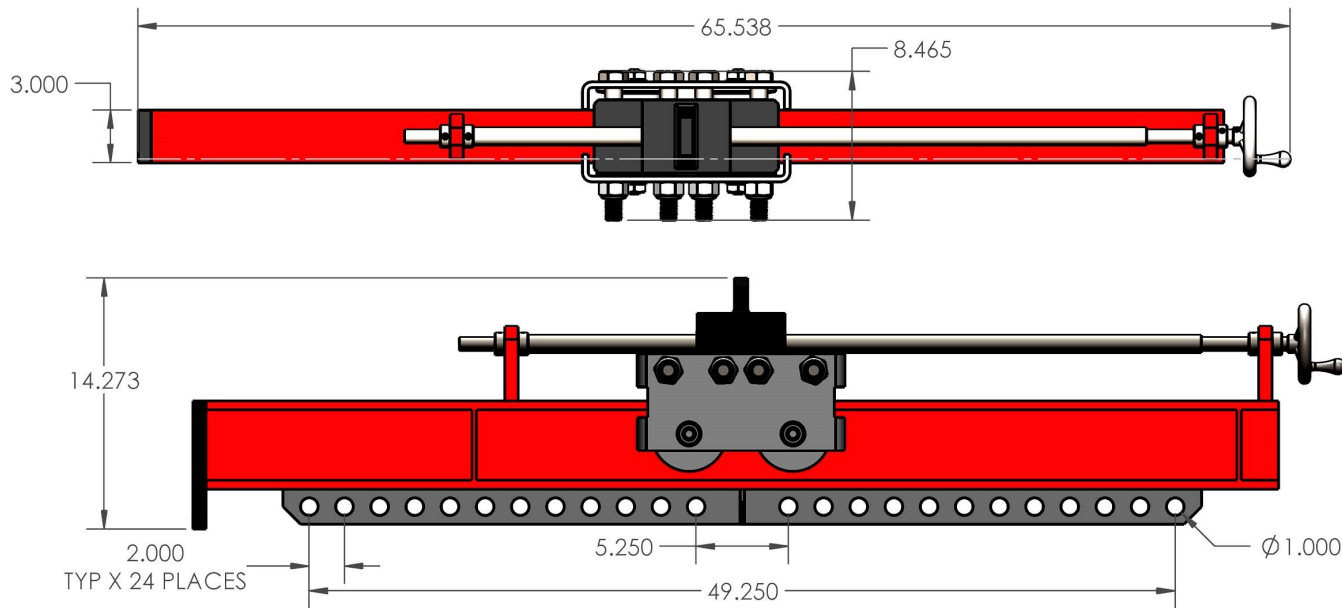

G.S.E. EQUIPMENT

ADJUSTABLE ENGINE SLING

3,500 LBS. CAPACITY

425 P/N : 3354

425 Fab Division / 425 Manufacturing Inc.
5004 27th Ave.
Rockford, IL 61109
Phone : 815-904-6363
E-mail: sales@425mfg.com