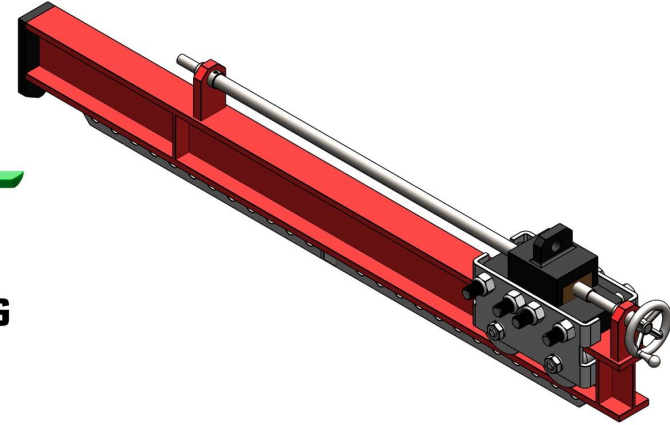

G.S.E. EQUIPMENT

ADJUSTABLE ENGINE SLING

3,500 LBS. CAPACITY

425 P/N : 3354

425 Fab Division / 425 Manufacturing Inc.
5004 27th Ave.
Rockford, IL 61109
Phone : 815-904-6363
E-mail: sales@425mfg.com